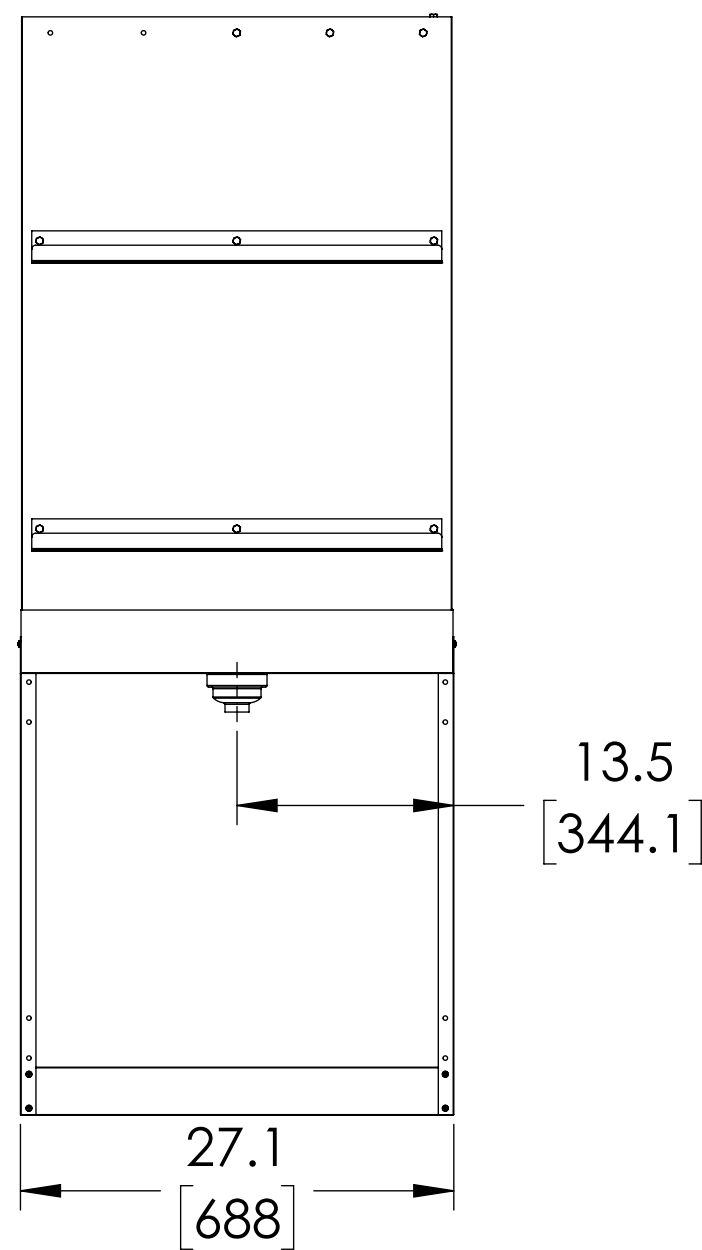

ITEM NAME	VWB-3627-AC	VWB-5127-AC
SCREEN STANDOFFS	2	4
MAX SCREEN SIZE	33" x 36"	36" x 48"
DRAIN SIZE	1 1/2" NPT	1 1/2" NPT

NOTES:  
DIMENSIONS ARE IN INCHES; [DIMENSIONS] ARE IN MILLIMETERS

SEE DRAIN SIZE

SEE DRAIN SIZE

SCREEN PRINTING MACHINERY SINCE 1960 VASTEX.COM		TOLERANCE UNLESS OTHERWISE SPECIFIED			<b>VASTEX INTERNATIONAL</b>	
					TITLE: VASTEX WASHOUT BOOTHS	
					DIMENSIONS & INFORMATION	
					SIZE DWG. NO. REV	
					<b>C</b> VWB-3627-AC & VWB-5127-AC	
					SCALE: 1:8 SHEET 1 OF 1	