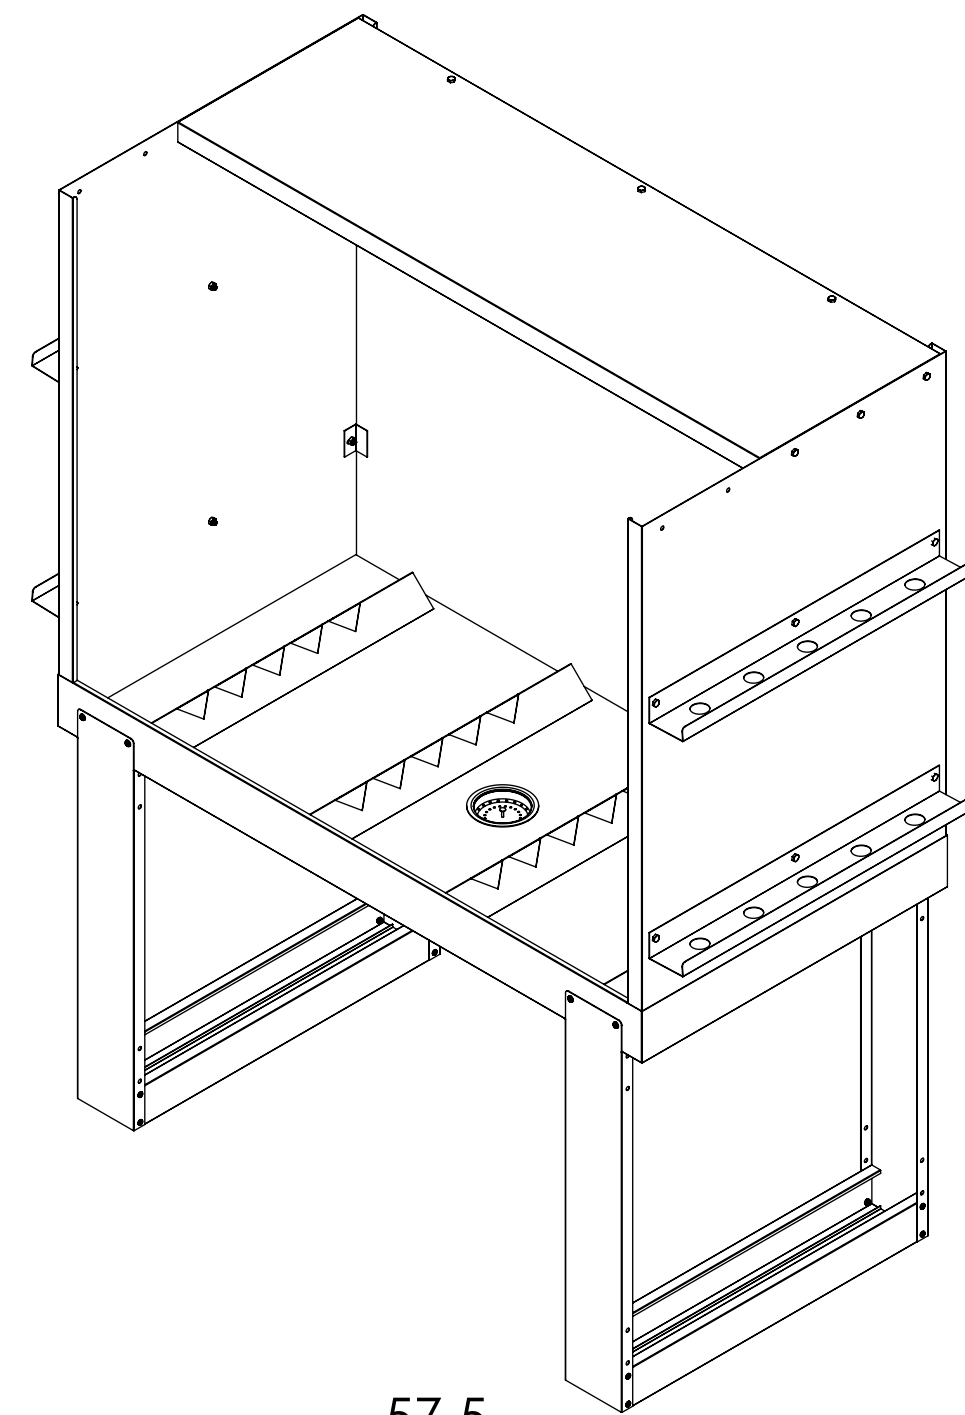

ITEM NAME	VWB-3627-AC	VWB-5127-AC
SCREEN STANDOFFS	2	4
MAX SCREEN SIZE	33" x 36"	36" x 48"
DRAIN SIZE	1 1/2" NPT	1 1/2" NPT

NOTES:  
DIMENSIONS ARE IN INCHES; [DIMENSIONS] ARE IN MILLIMETERS

SEE DRAIN SIZE

SEE DRAIN SIZE

SCREEN PRINTING MACHINERY SINCE 1960 VASTEX.COM		TOLERANCE UNLESS OTHERWISE SPECIFIED			<b>VASTEX INTERNATIONAL</b>	
					TITLE: VASTEX WASHOUT BOOTHS	
					DIMENSIONS & INFORMATION	
					SIZE DWG. NO. REV	
					<b>C</b> VWB-3627-AC & VWB-5127-AC	
					SCALE: 1:8 SHEET 1 OF 1	