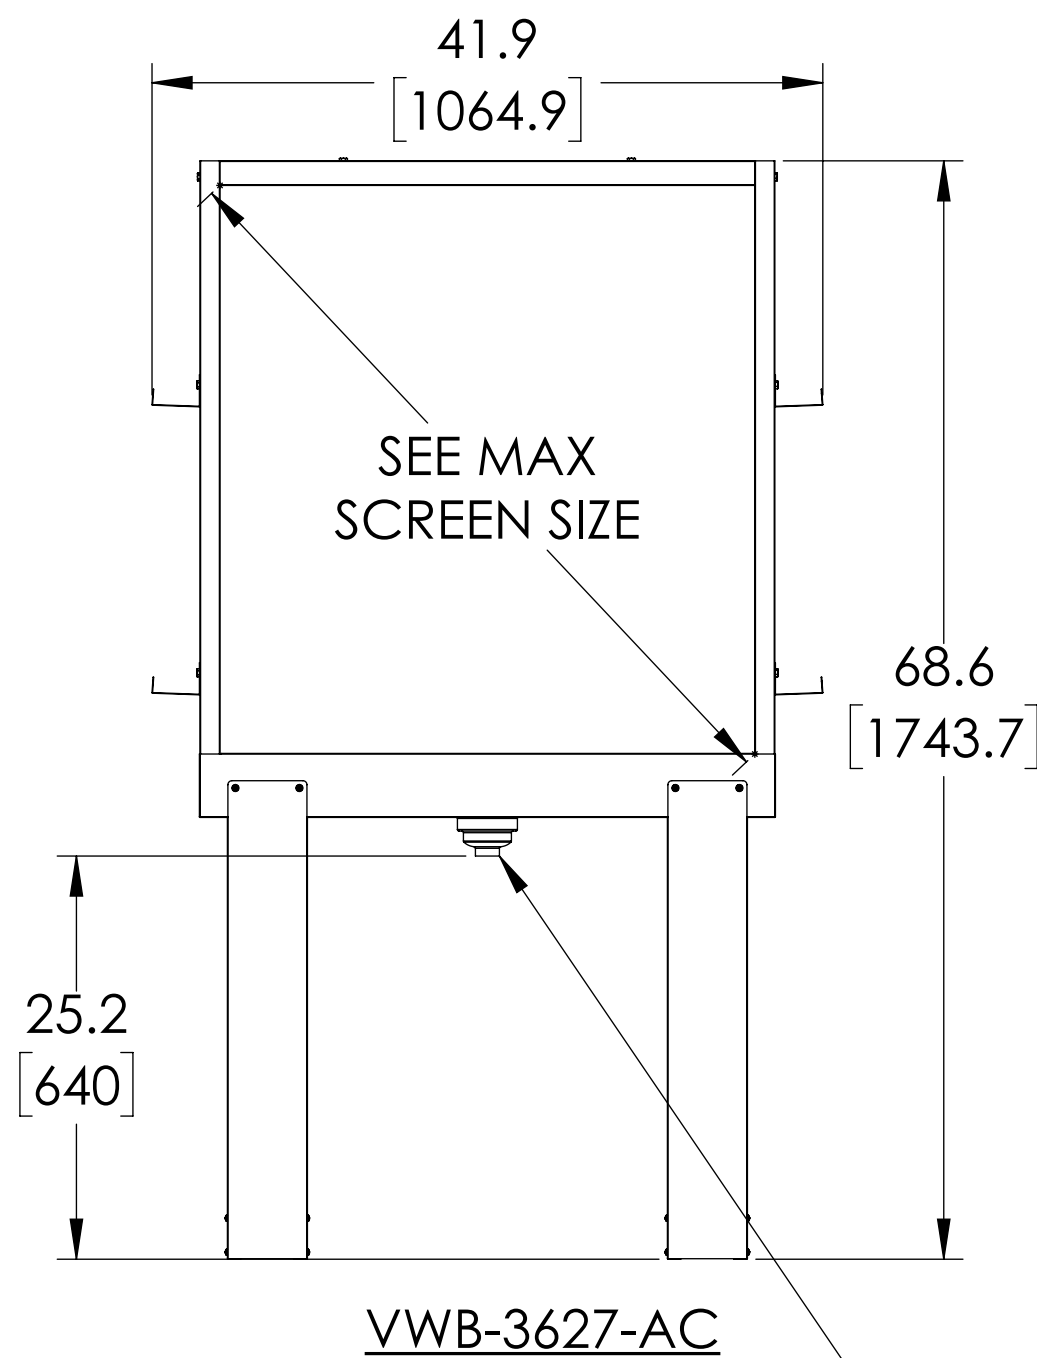

ITEM NAME	VWB-3627-AC	VWB-5127-AC
SCREEN STANDOFFS	2	4
MAX SCREEN SIZE	33" x 36"	36" x 48"
DRAIN SIZE	1 1/2" NPT	1 1/2" NPT

NOTES:  
DIMENSIONS ARE IN INCHES; [DIMENSIONS] ARE IN MILLIMETERS

SEE DRAIN SIZE

SEE DRAIN SIZE

SCREEN PRINTING MACHINERY SINCE 1960 VASTEX.COM		TOLERANCE UNLESS OTHERWISE SPECIFIED			<b>VASTEX INTERNATIONAL</b>	
					TITLE: VASTEX WASHOUT BOOTHS	
					DIMENSIONS & INFORMATION	
					SIZE DWG. NO. REV	
					<b>C</b> VWB-3627-AC & VWB-5127-AC	
					SCALE: 1:8 SHEET 1 OF 1	