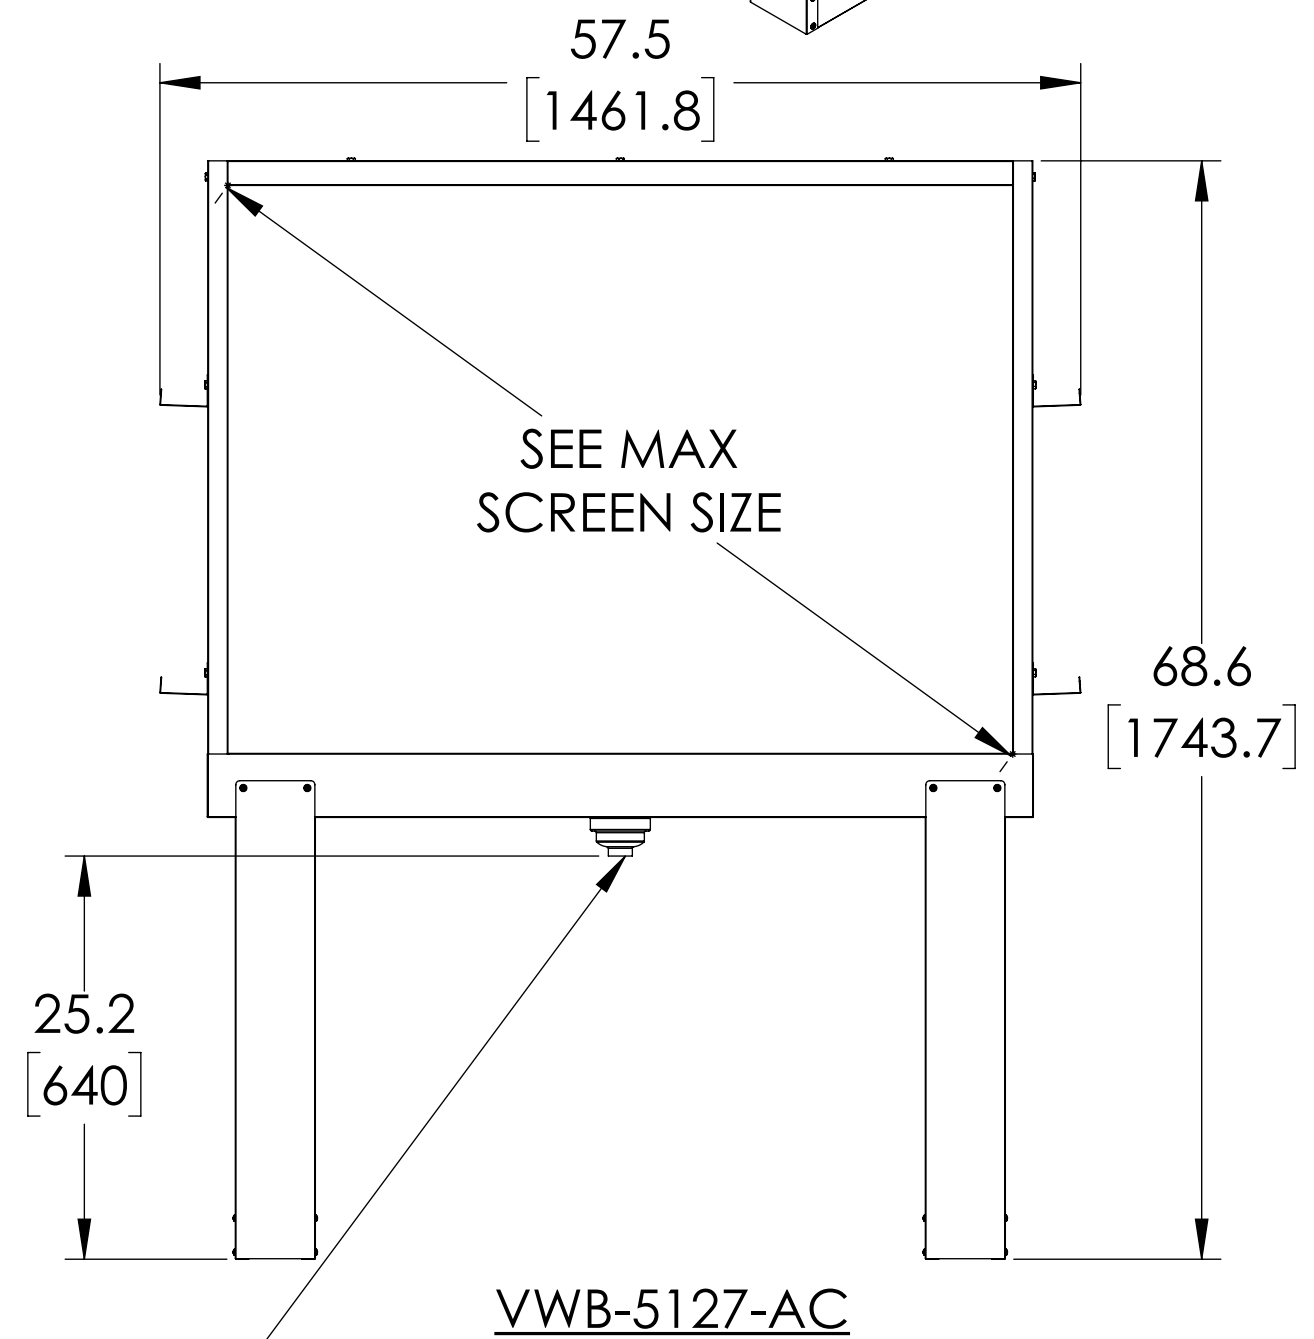

ITEM NAME	VWB-3627-AC	VWB-5127-AC
SCREEN STANDOFFS	2	4
MAX SCREEN SIZE	33" x 36"	36" x 48"
DRAIN SIZE	1 1/2" NPT	1 1/2" NPT

NOTES:  
DIMENSIONS ARE IN INCHES; [DIMENSIONS] ARE IN MILLIMETERS

SEE DRAIN SIZE

SEE DRAIN SIZE

SCREEN PRINTING MACHINERY SINCE 1960 VASTEX.COM		TOLERANCE UNLESS OTHERWISE SPECIFIED			<b>VASTEX INTERNATIONAL</b>	
					TITLE: VASTEX WASHOUT BOOTHS	
					DIMENSIONS & INFORMATION	
					SIZE DWG. NO. REV	
					<b>C</b> VWB-3627-AC & VWB-5127-AC	
					SCALE: 1:8 SHEET 1 OF 1	